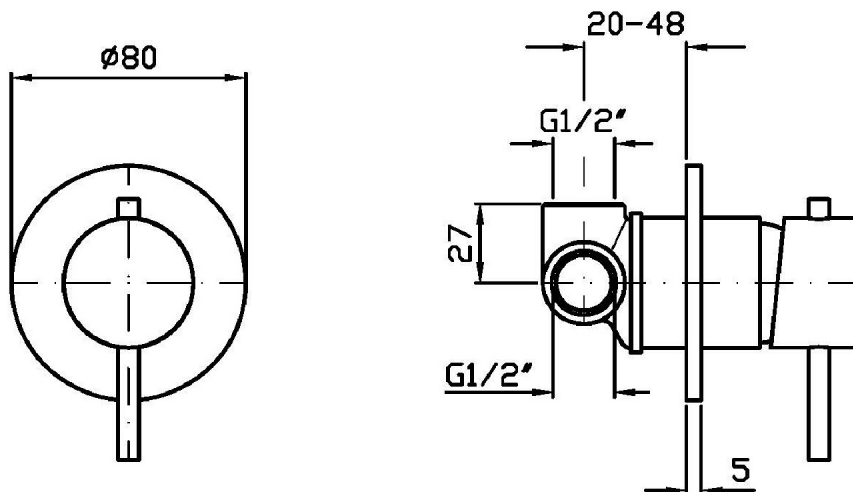

HELM

ZHE122.X

Disegno Complessivo / Overall Drawing