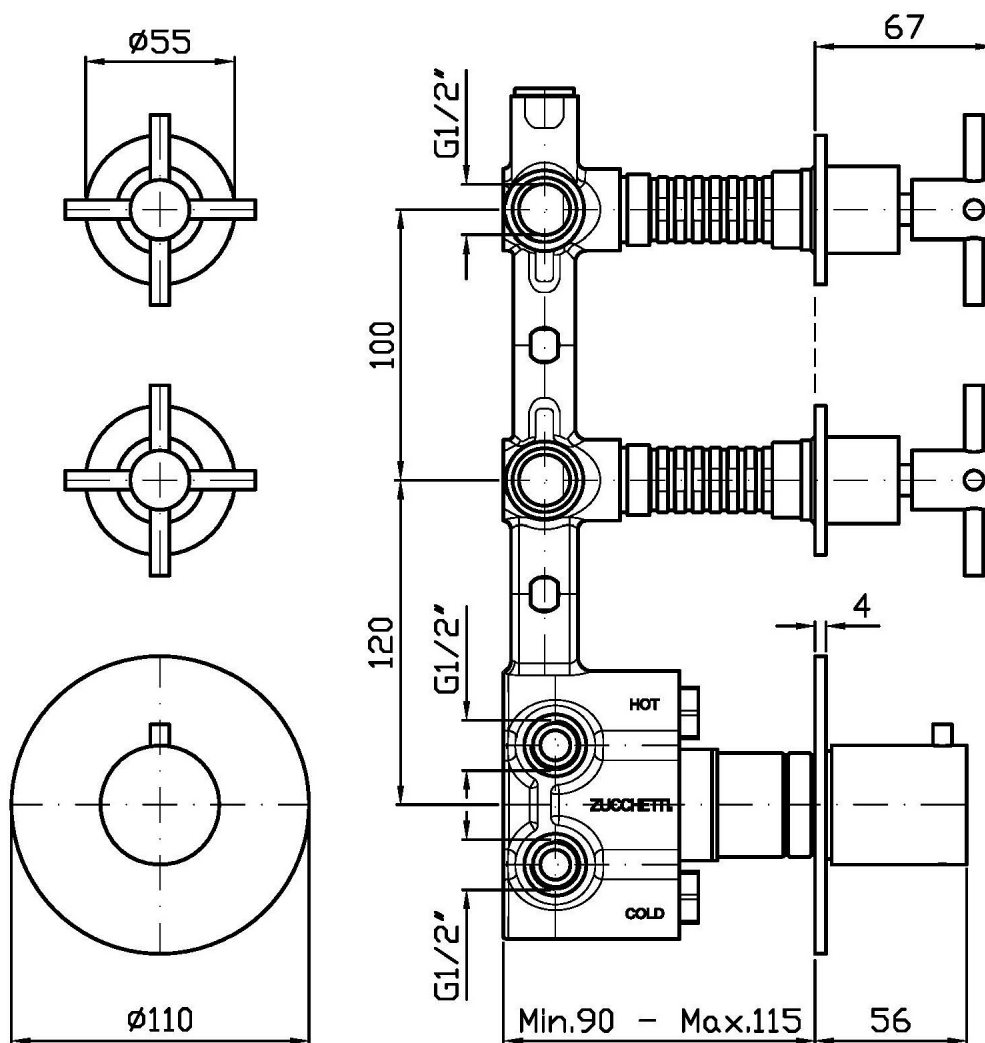

HELM

ZHM660.X

Disegno Complessivo / Overall Drawing