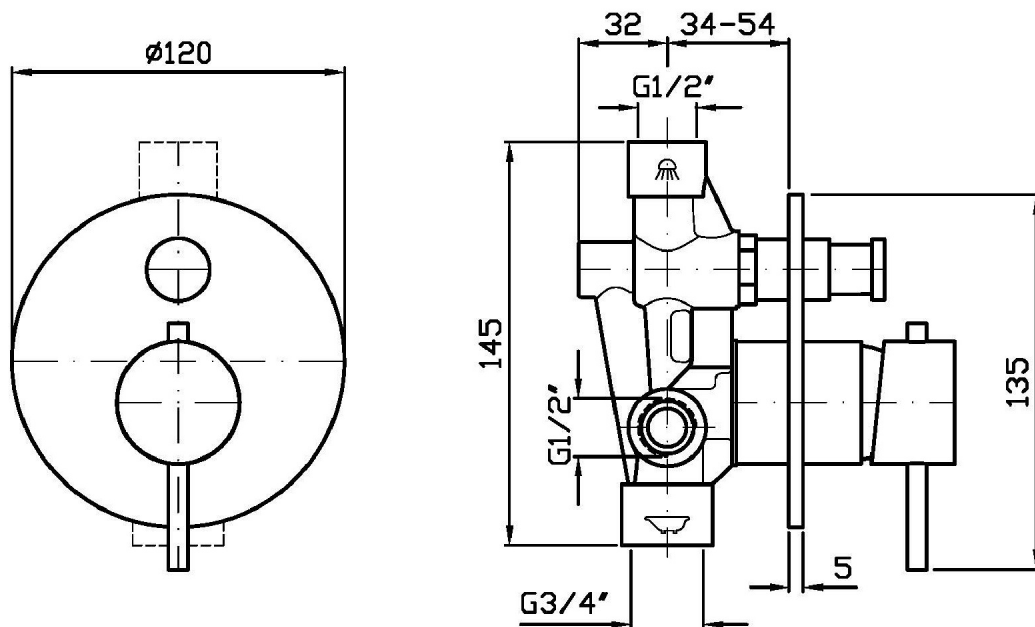

Marchio / Brand ZUCCHETTI

Classe / Class INOX

HELM

ZHE127.X

Miscelatore monocomando incasso vasca-doccia. / Built-in single lever bath-shower mixer.

Miscelatore monocomando incasso vasca-doccia in acciaio inox AISI 316L, con deviatore.

Built-in single lever bath-shower mixer in AISI 316L stainless steel, with diverter.

R99684

Parte incasso. / Built-in part.

Finiture / Finishes

 X	 XP31	 XP41	 XP81	 XP91
Acciaio inox spazzolato / Brushed stainless steel	Brushed PVD British gold / -	Brushed PVD gold / Brushed PVD gold	PVD Brushed Total Black / PVD Brushed Total Black	Brushed PVD copper / Brushed PVD copper

HELM

ZHE127.X

Disegno Complessivo / Overall Drawing

HELM

ZHE127.X Portate / Flowrates (lt/min)

PRESSIONE PRESSURE	1 BAR	2 BAR	3 BAR	4 BAR	5 BAR
USCITA PRIMARIA PRIMARY OUTLET <i>P1</i>	15	21	26	30	34
USCITA SECONDARIA SECONDARY OUTLET <i>P2</i>	13	18	21	26	30
<i>P3</i>					
<i>P4</i>					
<i>P5</i>					

HELM

ZHE127.X Pesì e Misure / Weights and Sizes

Peso (Kg) Weight (lb)	0,75 (Kg)	1,65 (lb)
Volume test (dc3) - (in3)	3,32 (dc3)	202,60 (in3)
h (mm) - (in)	93,00 (mm)	3,66 (in)
L1 (mm) - (in)	162,00 (mm)	6,38 (in)
L2 (mm) - (in)	220,00 (mm)	8,66 (in)