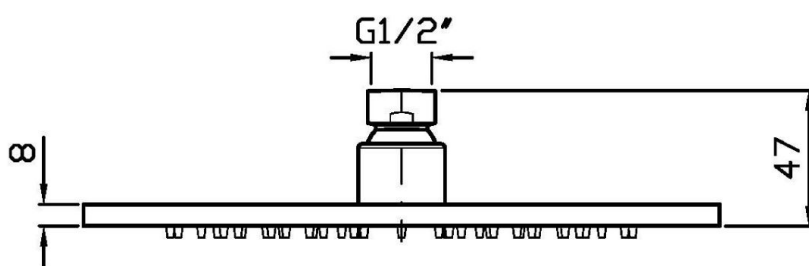

SHOWER

Z94261.X

Disegno Complessivo / Overall Drawing