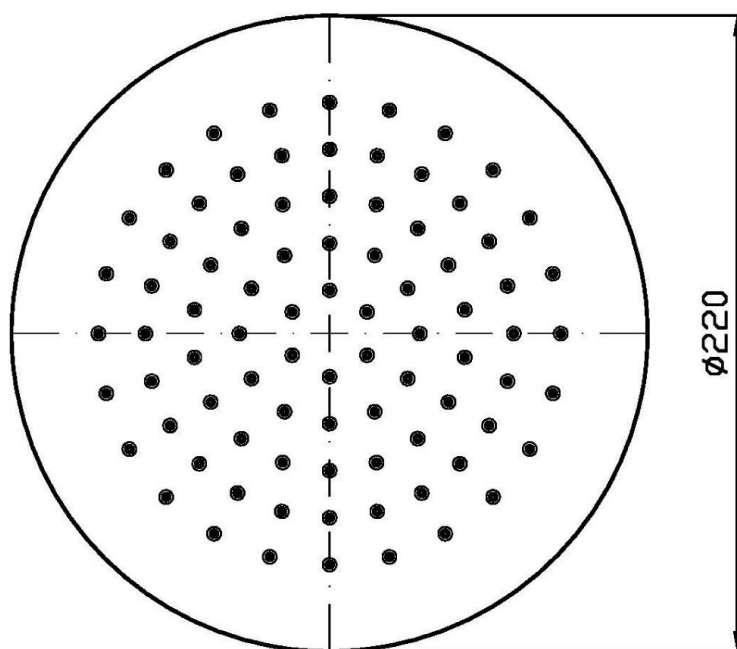

SHOWER

Z94261.X

Disegno Complessivo / Overall Drawing