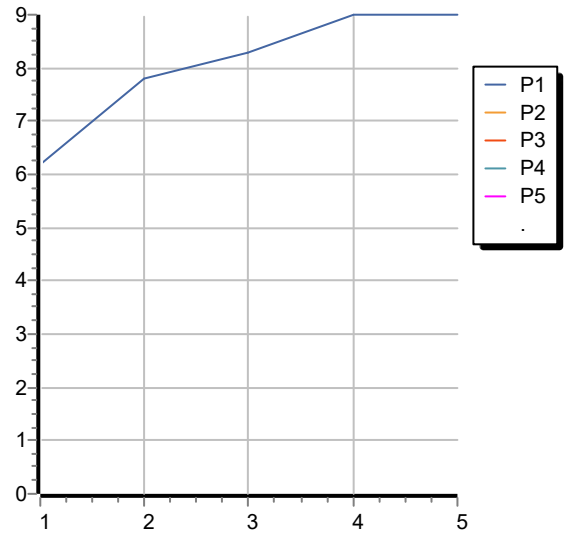

## SHOWER

Z94261.X

Disegno Complessivo / Overall Drawing

## SHOWER

Z94261.X

Portate / Flowrates (lt/min)

PRESSIONE PRESSURE	1 BAR	2 BAR	3 BAR	4 BAR	5 BAR
P1 SOFFIONE SHOWER HEAD	6,2	7,8	8,3	9	9
P2					
P3					
P4					
P5					

## SHOWER

Z94261.X

Pesi e Misure / Weights and Sizes

Peso ( Kg ) Weight ( lb )	1,60 ( Kg )	3,53 ( lb )
Volume test ( dc3 ) - ( in3 )	11,01 ( dc3 )	671,87 ( in3 )
h ( mm ) - ( in )	90,00 ( mm )	3,54 ( in )
L1 ( mm ) - ( in )	335,00 ( mm )	13,19 ( in )
L2 ( mm ) - ( in )	365,00 ( mm )	14,37 ( in )