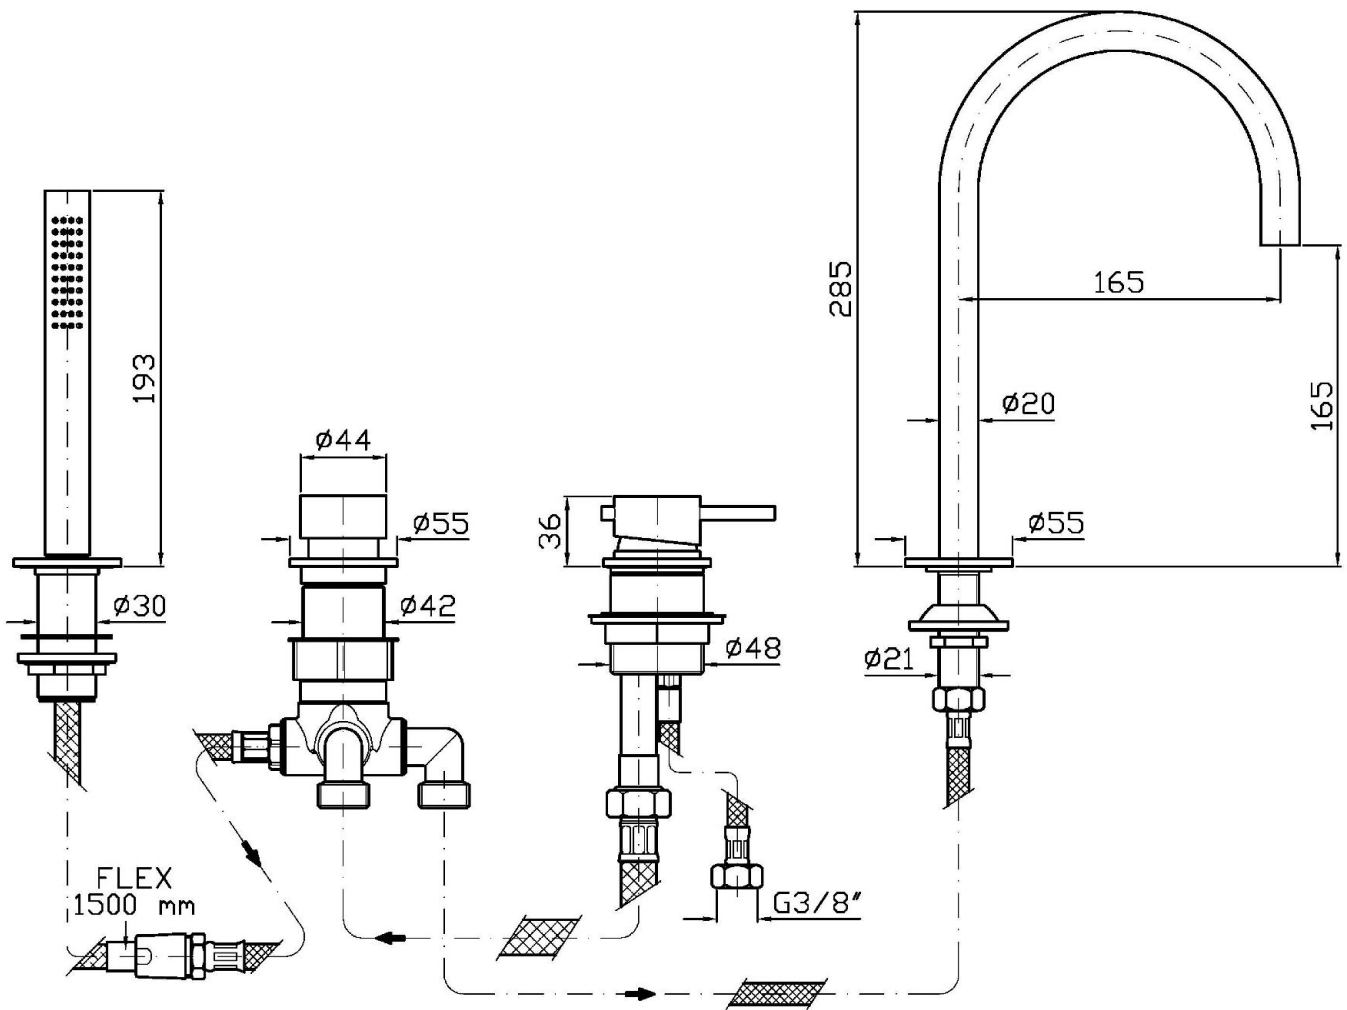

HELM

ZHE508.X

Miscelatore monocomando bordo-vasca 4 fori. / 4 hole bath tub single lever mixer.

Miscelatore monocomando bordo-vasca 4 fori in acciaio inox AISI 316L, con bocca fissa, doccia estraibile Z94120.X, flessibile da 1500 mm.

4 hole bath tub single lever mixer in AISI 316L stainless steel, fixed spout, pull-out handshower Z94120.X, 1500 mm flexible hose.

Finiture / Finishes

 X	 XP31	 XP41	 XP81	 XP91
Acciaio inox spazzolato / Brushed stainless steel	Brushed PVD British gold / Brushed PVD British gold	Brushed PVD gold / Brushed PVD gold	PVD Brushed Total Black / PVD Brushed Total Black	Brushed PVD copper / Brushed PVD copper

HELM

ZHE508.X

Disegno Complessivo / Overall Drawing

HELM

ZHE508.X

Portate / Flowrates (lt/min)

PRESSIONE PRESSURE	1 BAR	2 BAR	3 BAR	4 BAR	5 BAR
P1 BOCCA VASCA WALL SPOUT	12,6	18,3	22,4	26	29,2
P2 DOCCETTA HANDSHOWER	4,5	6,7	8,1	8,2	8,4
P3					
P4					
P5					

HELM

ZHE508.X

Pesi e Misure / Weights and Sizes

Peso (Kg) Weight (lb)	5,00 (Kg)	11,02 (lb)
Volume test (dc3) - (in3)	15,98 (dc3)	975,16 (in3)
h (mm) - (in)	90,00 (mm)	3,54 (in)
L1 (mm) - (in)	335,00 (mm)	13,19 (in)
L2 (mm) - (in)	530,00 (mm)	20,87 (in)